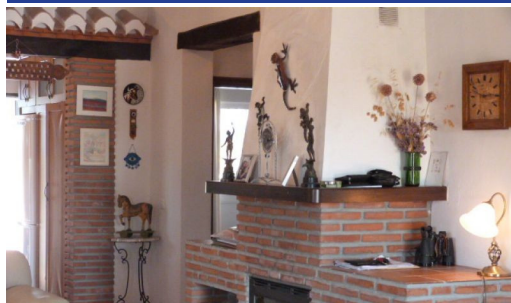

IMMOTROPICAL

REAL ESTATE COSTA TROPICAL

— www.immotropical.com —

Villa te koop

, Spanje

ID#: 212131

Beschrijving:

This lovely property offers fantastic accommodation in a peaceful and beautiful location, only 4km from El Morche and close to the villages of Sayalonga and Cómpea. The house is approached via a long driveway which gives off road parking for several cars. The villa is entered via a covered terrace, and comprises large open plan living/dining room with brick-built fireplace, fully fitted kitchen, 3 double bedrooms and 2 bathrooms. Outside are...