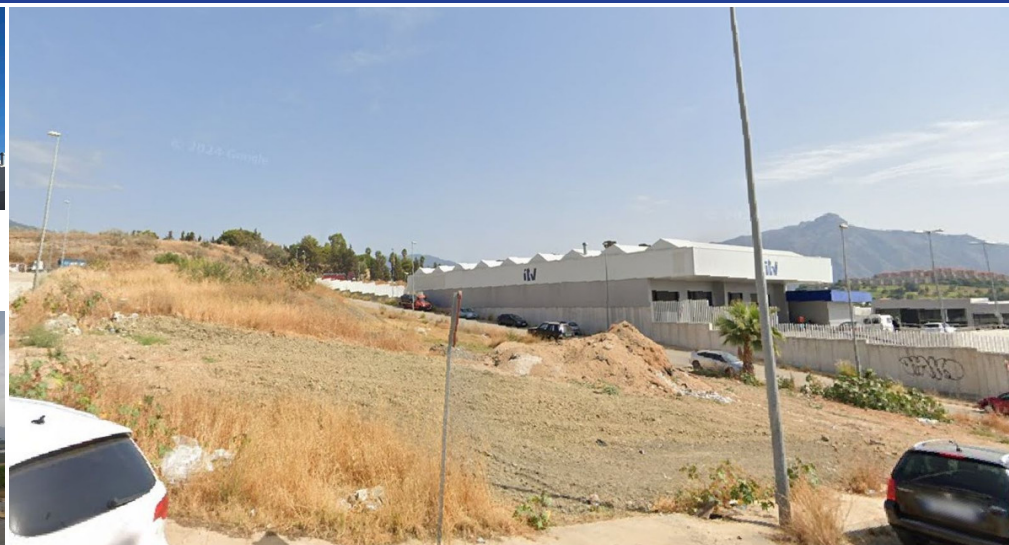

# IMMOTROPICAL

REAL ESTATE COSTA TROPICAL

— www.immotropical.com —

Commercieel te koop

San Pedro de Alcántara, Costa del Sol, Spanje

ID#: 211731

### Beschrijving:

The town of San Pedro de Alcántara, which belongs to the municipality of Marbella, has more than 36,000 inhabitants. It is located in a strategic location between Marbella, Benahavís and Estepona. The San Pedro de Alcántara Industrial Park is located between the Mediterranean Highway (A-7) and the Mediterranean Highway (AP-7), with respective exits less than two kilometers away. It is a polygon with easy access and very close to the urban c...