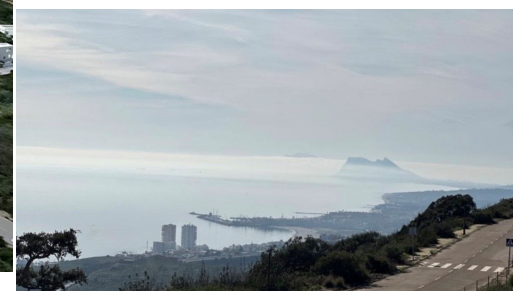

IMMOTROPICAL

REAL ESTATE COSTA TROPICAL

— www.immotropical.com —

Grond te koop

Sotogrande, Costa del Sol, Spanje

ID#: 210582

Beschrijving:

Nestled in the prestigious and sought-after area of Sotogrande, this exceptional plot spanning 9,300 square meters presents an extraordinary investment opportunity. Boasting awe-inspiring panoramic views that stretch across the sparkling waters of the Mediterranean Sea, Gibraltar's iconic rock formation, and the majestic continent of Africa, this parcel of land promises a privileged lifestyle in an idyllic setting. One of the standout fe...

• **Slaapkamers:** 0 | • **Badkamers:** 0 | • **Grond:** 9,320 m² | • **view_type:** Platteland, Tuin, Bergen, Panoramisch, Zee, Straat, Stedelijk

Algemeen: Dicht bij scholen, Dicht bij de stad

€3,500,000