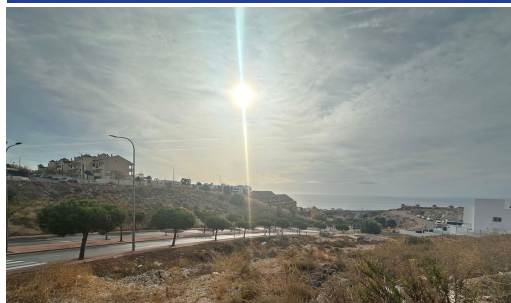

IMMOTROPICAL

REAL ESTATE COSTA TROPICAL

— www.immotropical.com —

Grond te koop

Benalmadena, Costa del Sol, Spanje

ID#: 210295

Beschrijving:

Are you looking for a lot to build your dream home? This is your chance! You will love this spectacular PROJECT AND LICENSE for a detached single-family house. Located in Benalmadena, Malaga, this land has unbeatable views and an area of 676 m². If you want to experience maximum tranquility in your property do not miss this opportunity to build the house of your dreams. Contact us now for more information!