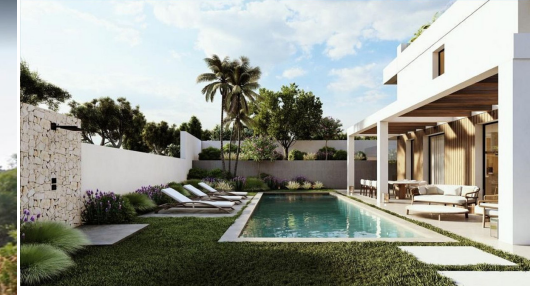

### Beschrijving:

Residential plot in Elviria, in the well-known area of Santa María Golf, just a step away from the golf course and all amenities, well-connected and only minutes away from Marbella and Puerto Banús, as well as the beach. It has access from two streets. With a building capacity of 30%, suitable for an individual villa of 7.5m in height, allowing for a construction of 326m<sup>2</sup> + basement + terraces + porches. There is an available project for the...