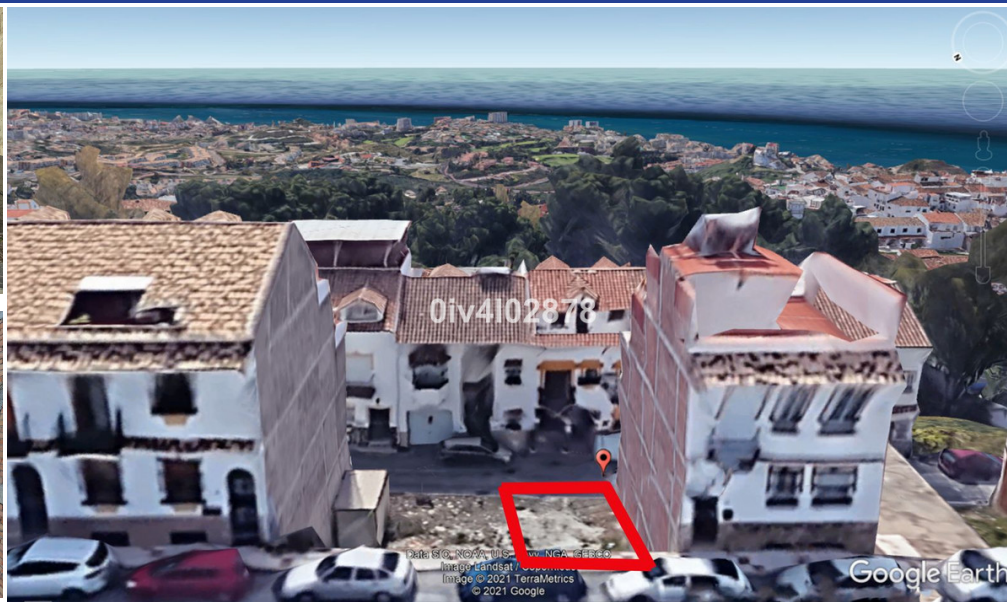

IMMOTROPICAL

REAL ESTATE COSTA TROPICAL

— www.immotropical.com —

Grond te koop

Benalmadena Pueblo, Costa del Sol, Spanje

ID#: 208958

Beschrijving:

Urban plot of 108m² located in Benalmadena Pueblo, great location, higher level with sea views, close to shops restaurants and everything the charming Pueblo has to offer. Building allowance of $1,1587\text{m}^2/\text{m}^2=125,14\text{m}^2$ for the build of townhouse or apartments. Composed of Lower garage level plus 3 levels and attic level. C1 Classification=Casco. Total build area permitted subject to (planning permission) in excess of 325m², given that the plot s...

• Slaapkamers: 0 | • Badkamers: 0 | • Grond: 108 m² | • Oriëntatie: Zuidoost | • view_type: Straat

Algemeen: Dicht bij scholen, Dicht bij winkels, In de buurt van het transport

€140,000