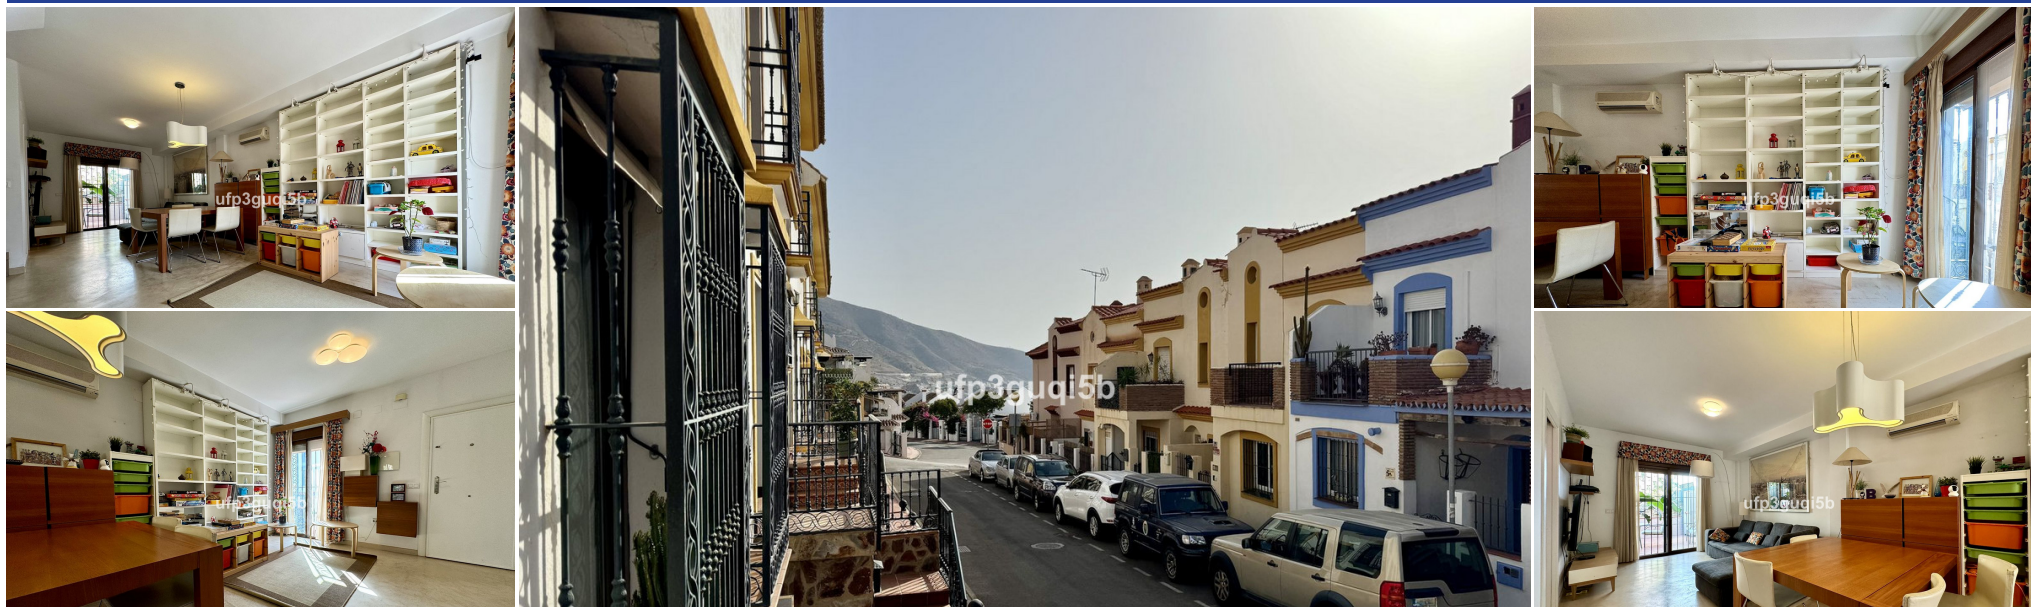

IMMOTROPICAL

REAL ESTATE COSTA TROPICAL

www.immotropical.com

Rijtjeshuis te koop

Benalmadena Pueblo, Costa del Sol, Spanje

ID#: 208810

Beschrijving:

Spacious townhouse with sea views in charming Benalmádena Pueblo This cozy townhouse with walking distance to the center of the beautiful village Benalmádena Pueblo with all amenities you need, is the perfect family home. Although it can also be used as a holiday home or investment to rent out fully or part of the year. The house is in good condition, has a big private garage, several terraces, located on a quiet dead end street and with no...

• **Slaapkamers:** 4 | • **Badkamers:** 3 | • **Bebouwd:** 210 m² | • **Terras:** 21 m² | • **Oriëntatie:** Noord, Zuid, Zuidoost | • **view_type:** Bergen, Panoramisch, Zee, Straat, Stedelijk

Algemeen: Airconditioning, Dicht bij golf, Staat uitstekend, Conditie Goed, Overdekt terras, Elektriciteit, Ingebouwde klerkasten, Volledig ingerichte keuken, Gemeubileerd, Garage, Tuin (Prive), Mountain Pueblo, In de buurt van het transport, Parkeren privé, Parkeren ondergronds, Prive terras, Stad