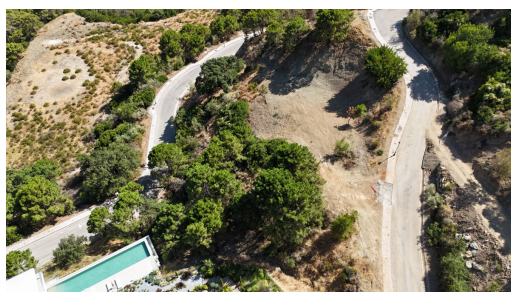

IMMOTROPICAL

REAL ESTATE COSTA TROPICAL

— www.immotropical.com —

Grond te koop

Benahavís, Costa del Sol, Spanje

ID#: 208291

Beschrijving:

PRIME MONTE MAYOR RESIDENTIAL PLOT WITH BREATHTAKING VIEWS Discover this exceptional 2.975 square-meter plot, available for purchase with villa construction permission to build 771 square-meter in the highly sought-after Monte Mayor urbanization. This expansive plot offers stunning panoramic views of the Mediterranean. With a buildability of 12.5% as per planning regulations, this site is perfect for your luxury property. Our design ens...

• Slaapkamers: 0 | • Badkamers: 0 | • Grond: 2,975 m² | • view_type: Bergen, Zee

Algemeen: Staat uitstekend, Security 24/24

€595,000