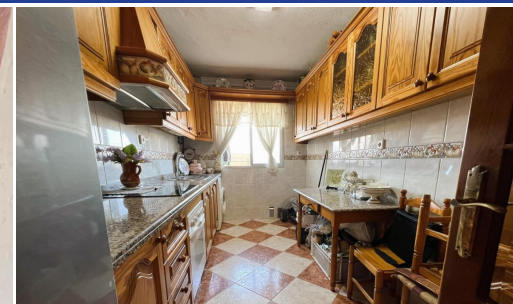

### Beschrijving:

This magnificent flat is located right on Avenida Andalucía, in Málaga, next to the renowned Parque Picasso in the Cruz del Humilladero area. Its location is ideal, just 15 minutes or less from the centre of Málaga, allowing you to enjoy the vibrant city life with total convenience. The interior of the flat, with a total of 104 square metres, is perfectly laid out to offer maximum efficiency: - 3 bedrooms: Perfect for families or those wh...