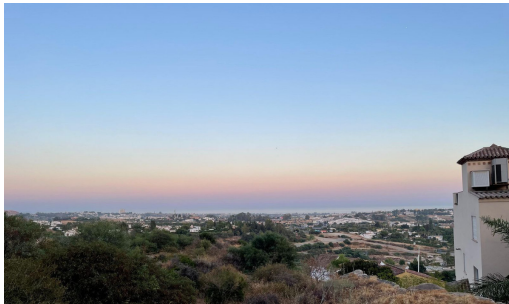

IMMOTROPICAL

REAL ESTATE COSTA TROPICAL

www.immotropical.com

Grond te koop

Benahavís, Costa del Sol, Spanje

ID#: 207742

Beschrijving:

Location: Benahavis, Puerto Del Almendro, gated community - La Resina with sea views and license to build in place Spacious plot located in a privileged position, ideal for those seeking the best of both worlds: peace, tranquility, and panoramic views of the surrounding landscape, along with sea views, yet very close to all amenities. The proximity to San Pedro and Puerto Banús ensures easy and quick access to a wide range of services, shops...