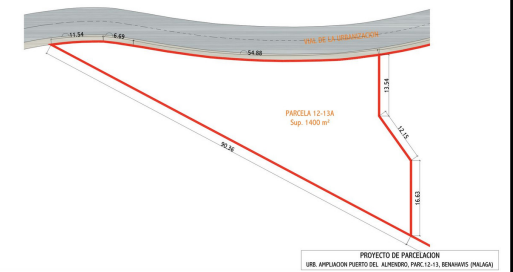

IMMOTROPICAL

REAL ESTATE COSTA TROPICAL

www.immotropical.com

Grond te koop

Benahavís, Costa del Sol, Spanje

ID#: 207742

Beschrijving:

Location: Benahavis, Puerto Del Almendro, gated community - La Resina with sea views and license to build in place Spacious plot located in a privileged position, ideal for those seeking the best of both worlds: peace, tranquility, and panoramic views of the surrounding landscape, along with sea views, yet very close to all amenities. The proximity to San Pedro and Puerto Banús ensures easy and quick access to a wide range of services, shops...