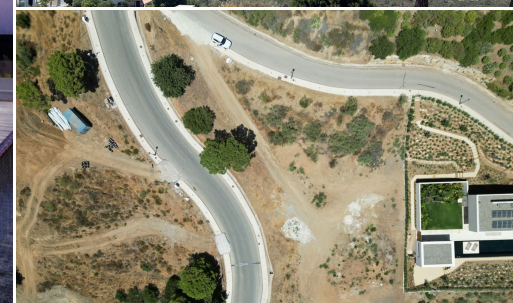

IMMOTROPICAL

REAL ESTATE COSTA TROPICAL

— www.immotropical.com —

Grond te koop

Benahavís, Costa del Sol, Spanje

ID#: 207628

Beschrijving:

EXCLUSIVE - Build your dream home on this FLAT RESIDENTIAL PLOT WITH PROJECT AND BUILDING LICENSE with sweeping views of the sea and coastline in the gated community of Monte Mayor. This is one of the best remaining plots in Monte Mayor with a flat landscape resulting in lower construction costs. Unobstructed panoramic views of the Mediterranean, the straight of Gibraltar and the Atlas Mountains. Discover the allure of this incredible corne...

• Slaapkamers: 0 | • Badkamers: 0 | • Grond: 3,650 m² | • Oriëntatie: Zuid, Zuidwest | • view_type: Bergen, Panoramisch, Zee

Algemeen: Staat uitstekend, Tuin (Prive), Gesloten complex, Ruimte voor zwembad, Security 24/24