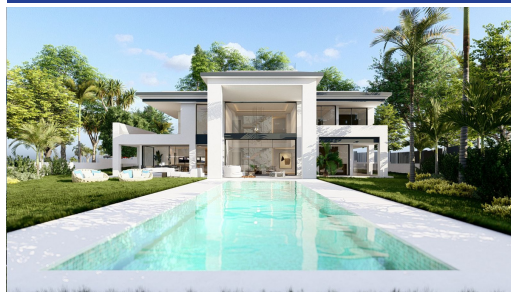

### Beschrijving:

Atalaya de Rio Verde. Plot with Project and License. Walking distance to Puerto Banus. A great opportunity to buy a residential plot in the privileged location of Atalaya de Rio Verde, just next to the world famous port of Banus. A large home built over 746m2 including terraces and pool. The villa has been designed with a superb roof terrace of 88m2 for long lazy evenings of enjoyment under the Mediterranean skies. The roof terrace is acces...