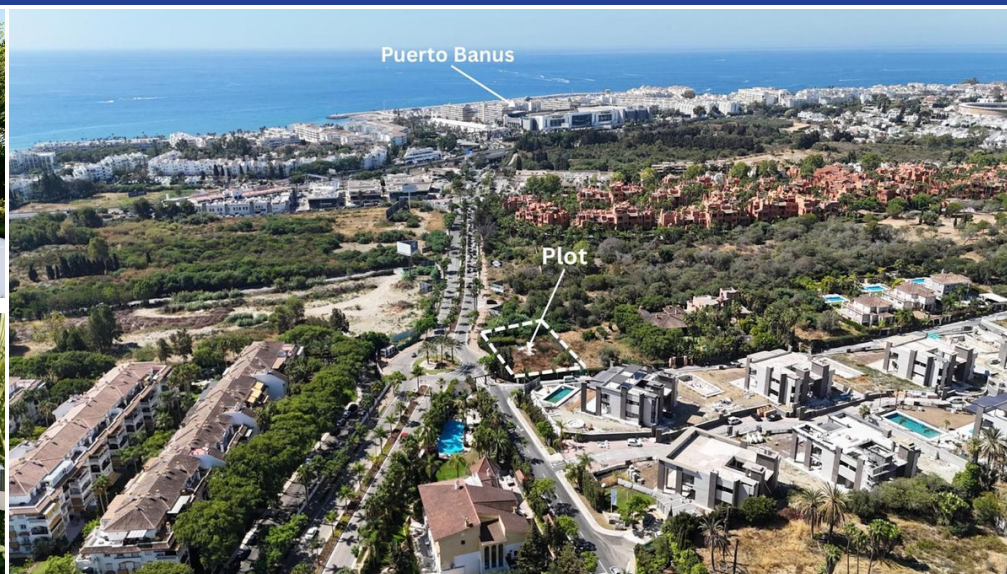

# IMMOTROPICAL

REAL ESTATE COSTA TROPICAL

www.immotropical.com

Grond te koop

Puerto Banús, Costa del Sol, Spanje

ID#: 207074

### Beschrijving:

Atalaya de Rio Verde. Plot with Project and License. Walking distance to Puerto Banus. A great opportunity to buy a residential plot in the privileged location of Atalaya de Rio Verde, just next to the world famous port of Banus. A large home built over 746m2 including terraces and pool. The villa has been designed with a superb roof terrace of 88m2 for long lazy evenings of enjoyment under the Mediterranean skies. The roof terrace is acces...

• Slaapkamers: 0 | • Badkamers: 0 | • Bebouwd: 746 m<sup>2</sup> | • Oriëntatie: Zuid | • view\_type: Tuin, Stedelijk

**Algemeen:** Airconditioning, Dicht bij de haven, Dichtbij zee, Dicht bij de stad, Koud A/C, Overdekt terras, Tuin (Prive), Warm A/C, Lift, Parkeren overdekt, Parking Meer dan één, Parkeren privé, Zwembad privé, Prive terras, Solarium, Vloerverwarming