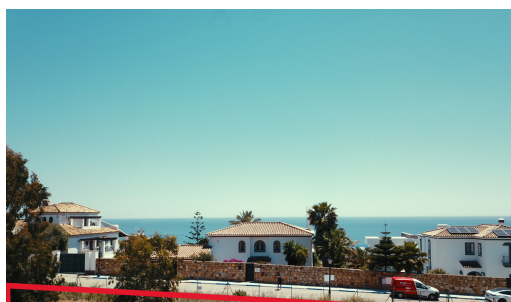

IMMOTROPICAL

REAL ESTATE COSTA TROPICAL

— www.immotropical.com —

Grond te koop

Manilva, Costa del Sol, Spanje

ID#: 206856

Beschrijving:

Sold as a Package Only (Price Not Negotiable) This exceptional offering includes the land (plots) itself and a complete development package. The package price is firm and includes the following: Plots Topographic plan Geotechnical studies Proyecto basico for the showhouse Building license for the showhouse (expected by year-end) Please note: Construction of the showhouse will commence upon obtaining the building license. Once the license is...