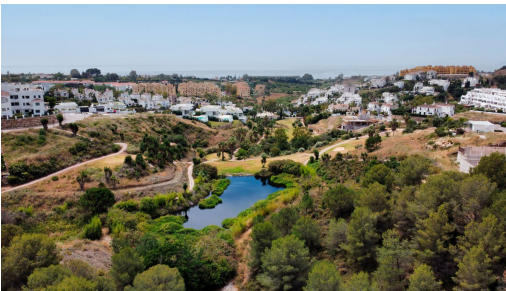

IMMOTROPICAL

REAL ESTATE COSTA TROPICAL

— www.immotropical.com —

Grond te koop

Selwo, Costa del Sol, Spanje

ID#: 206752

Beschrijving:

Plot on the front line of La Resina Golf course, within the urbanization. Halfway between Marbella and Estepona, a perfect residential area to escape from the hustle and bustle, but having everything within a 10 minutes drive. Perfect to build a family villa. Investment opportunity for developers (3 units available). Option: basic project in place for a luxury villa of 575 sqm built + 240sqm terraces. Buildability 0,25 Occupation 30%. PB+1 (...)