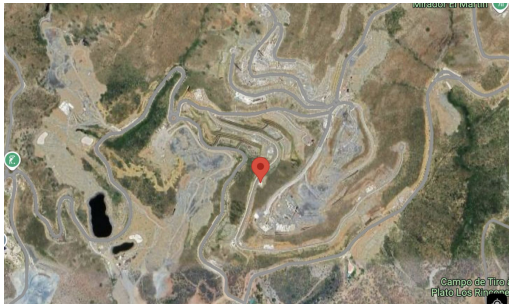

IMMOTROPICAL

REAL ESTATE COSTA TROPICAL

— www.immotropical.com —

Grond te koop

Benahavís, Costa del Sol, Spanje

ID#: 191224

Beschrijving:

Super west facing plot within the area of El Real de la Quinta. This plot is flat and is ready for an architect to come and design a dream home. Overlooking what will be the golf course of this luxurious new area in Benahavís, the villa that is built here will have stunning views and will be able to access incredible facilities. Real de La Quinta Residential Country Club Resort® is an enchanting 200 hectare residential resort, seamlessly int...