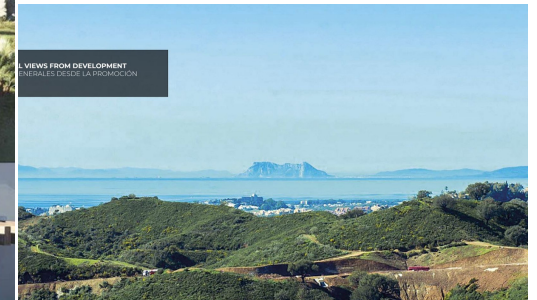

IMMOTROPICAL

REAL ESTATE COSTA TROPICAL

— www.immotropical.com —

Grond te koop

Benahavís, Costa del Sol, Spanje

ID#: 191224

Beschrijving:

Super west facing plot within the area of El Real de la Quinta. This plot is flat and is ready for an architect to come and design a dream home. Overlooking what will be the golf course of this luxurious new area in Benahavís, the villa that is built here will have stunning views and will be able to access incredible facilities. Real de La Quinta Residential Country Club Resort® is an enchanting 200 hectare residential resort, seamlessly int...