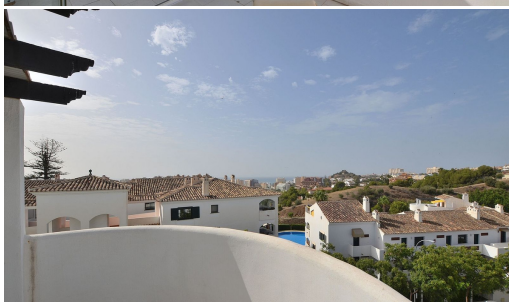

IMMOTROPICAL

REAL ESTATE COSTA TROPICAL

— www.immotropical.com —

Penthouse te koop

Benalmadena Costa, Costa del Sol, Spanje

ID#: 189450

Beschrijving:

Big CORNER DUPLEX PENTHOUSE with PARTIAL SEA VIEWS located in Benalmádena Costa, close to Paloma park and short distance from Arroyo de la Miel centre. PRIME LOCATION, in a peaceful environment but at same time close to amenities and services. It has 2 LARGE TERRACES, the main one of 15 m2 + great SOLARIUM of 33 m2. Both terraces have glass curtains to enjoy also in the winter season. Very SUNNY and BRIGHT property with SOUTHWEST orientatio...