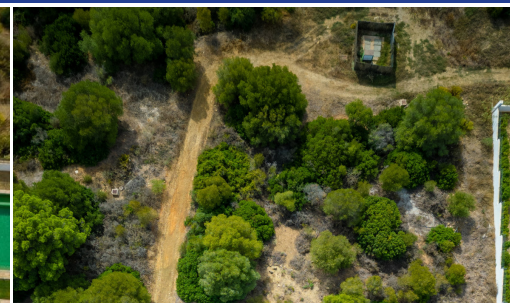

IMMOTROPICAL

REAL ESTATE COSTA TROPICAL

— www.immotropical.com —

Grond te koop

Sotogrande, Costa del Sol, Spanje

ID#: 176232

Beschrijving:

Sale of a magnificent plot on Calle Lavanda with views of the sea and holes 3 and 4 of the La Reserva de Sotogrande Golf Club. It has 2690 m2 facing South and very close to the International Sotogrande School (about 600 meters) and in a dead end street, which gives it more privacy. It borders the green area and the golf course (you can see hole 4). There is a basic project available (award-winning architects), where the house has been raise...

• **Slaapkamers:** 0 | • **Badkamers:** 0 | • **Grond:** 2,690 m² | • **Oriëntatie:** Zuid | • **view_type:** Platteland, Golf, Bergen, Panoramisch, Zee

Algemeen: Dicht bij scholen, Dicht bij winkels, Dicht bij de stad, In de buurt van het transport, Security 24/24