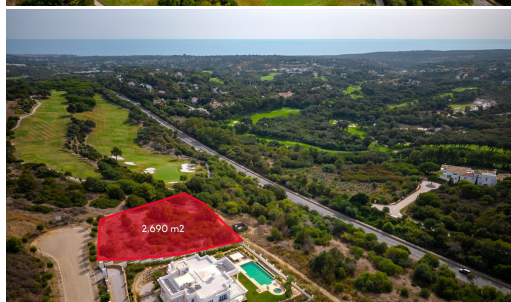

IMMOTROPICAL

REAL ESTATE COSTA TROPICAL

— www.immotropical.com —

Grond te koop

Sotogrande, Costa del Sol, Spanje

ID#: 176232

Beschrijving:

Sale of a magnificent plot on Calle Lavanda with views of the sea and holes 3 and 4 of the La Reserva de Sotogrande Golf Club. It has 2690 m2 facing South and very close to the International Sotogrande School (about 600 meters) and in a dead end street, which gives it more privacy. It borders the green area and the golf course (you can see hole 4). There is a basic project available (award-winning architects), where the house has been raise...

• **Slaapkamers:** 0 | • **Badkamers:** 0 | • **Grond:** 2,690 m² | • **Oriëntatie:** Zuid | • **view_type:** Platteland, Golf, Bergen, Panoramisch, Zee

Algemeen: Dicht bij scholen, Dicht bij winkels, Dicht bij de stad, In de buurt van het transport, Security 24/24