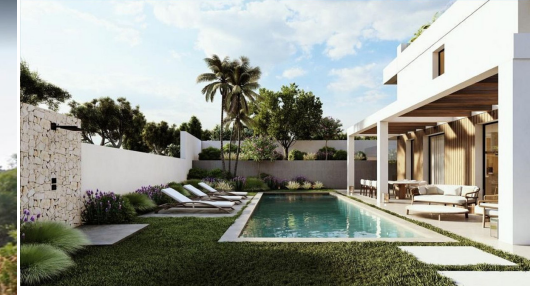

### Description:

Residential plot in Elviria, in the well-known area of Santa María Golf, just a step away from the golf course and all amenities, well-connected and only minutes away from Marbella and Puerto Banús, as well as the beach. It has access from two streets. With a building capacity of 30%, suitable for an individual villa of 7.5m in height, allowing for a construction of 326m<sup>2</sup> + basement + terraces + porches. There is an available project for the...