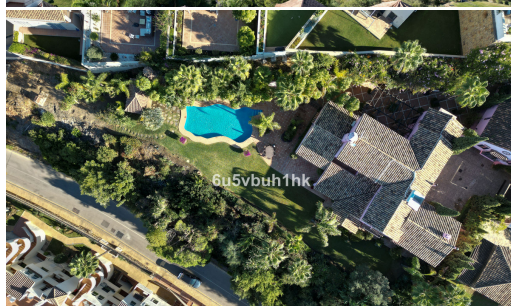

IMMOTROPICAL

REAL ESTATE COSTA TROPICAL

www.immotropical.com

Plot for sale

Benahavís, Costa del Sol, Spain

ID#: 210144

Description:

This is a very rare opportunity to purchase an elevated plot with golf, mountain and sea views located within the peaceful urbanisation of Puerto del Almendro. This contemporary villa project has been designed by renowned Marbella architect Cesar de Leyva and he has created a stunning, easily maintained home which would make an excellent second home or holiday rental. This modern, south and south west facing house is distributed over four floo...

• **Bedrooms:** 0 | • **Bathrooms:** 0 | • **Plot:** 512 m² | • **View type:** Countryside, Golf, Mountain, Sea

General: Close To Schools, Close to shops, Close To Town, Near transport

€795,000