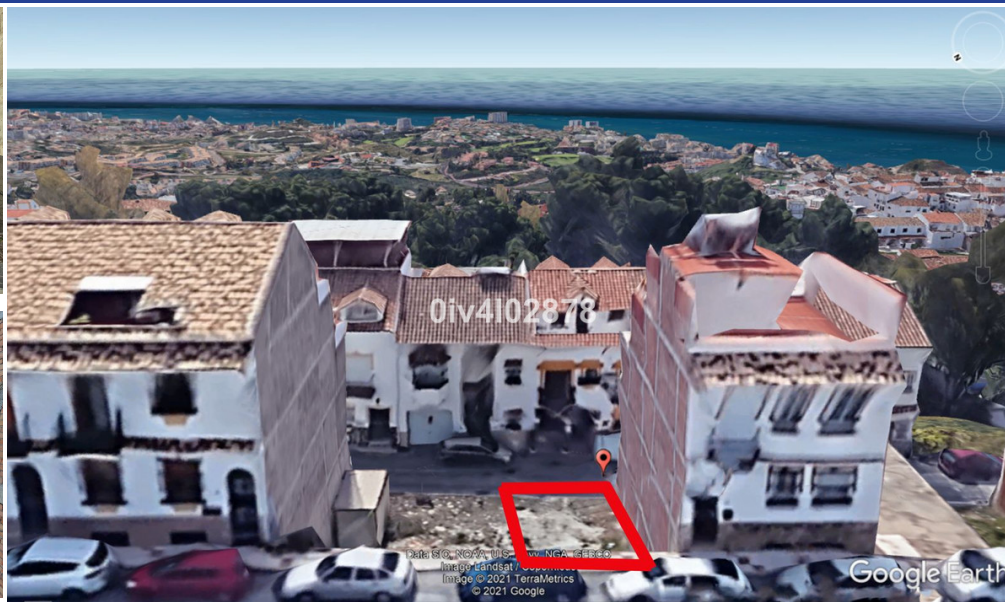

# IMMOTROPICAL

REAL ESTATE COSTA TROPICAL

— www.immotropical.com —

Plot for sale

Benalmadena Pueblo, Costa del Sol, Spain

ID#: 208958

### Description:

Urban plot of 108m<sup>2</sup> located in Benalmadena Pueblo, great location, higher level with sea views, close to shops restaurants and everything the charming Pueblo has to offer. Building allowance of  $1,1587\text{m}^2/\text{m}^2=125,14\text{m}^2$  for the build of townhouse or apartments. Composed of Lower garage level plus 3 levels and attic level. C1 Classification=Casco. Total build area permitted subject to (planning permission) in excess of 325m<sup>2</sup>, given that the plot s...

• **Bedrooms:** 0 | • **Bathrooms:** 0 | • **Plot:** 108 m<sup>2</sup> | • **Orientation:** Southeast | • **View type:** Street

**General:** Close To Schools, Close to shops, Near transport

€140,000