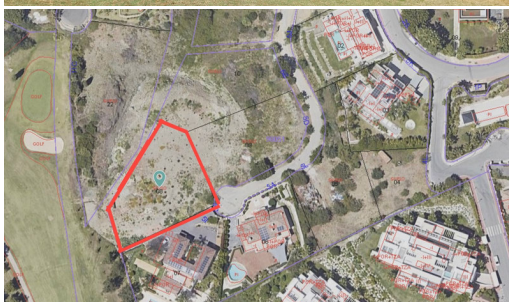

IMMOTROPICAL

REAL ESTATE COSTA TROPICAL

— www.immotropical.com —

Plot for sale

Benahavís, Costa del Sol, Spain

ID#: 208615

Description:

1553m2 plot located on the front line of the golf course La Alqueria. 24/7 security with amazing views. The plot comes with a project for a villa of 616 m2 and license.

• **Bedrooms:** 0 | • **Bathrooms:** 0 | • **Build:** 616 m² | • **View type:** Golf, Sea

General: Close to golf, Close To Schools, Close to shops, Near transport, Security 24/24

€1,500,000