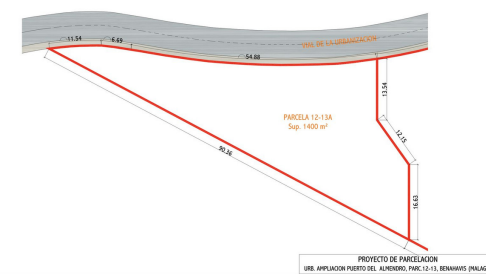

IMMOTROPICAL

REAL ESTATE COSTA TROPICAL

www.immotropical.com

Plot for sale

Benahavís, Costa del Sol, Spain

ID#: 207742

Description:

Location: Benahavis, Puerto Del Almendro, gated community - La Resina with sea views and license to build in place Spacious plot located in a privileged position, ideal for those seeking the best of both worlds: peace, tranquility, and panoramic views of the surrounding landscape, along with sea views, yet very close to all amenities. The proximity to San Pedro and Puerto Banús ensures easy and quick access to a wide range of services, shops...