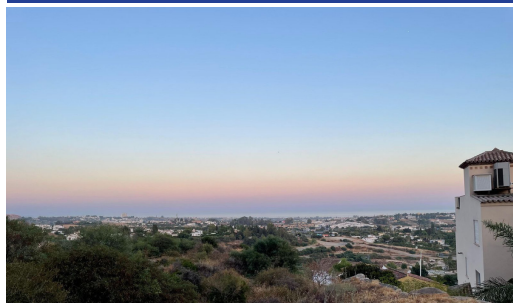

IMMOTROPICAL

REAL ESTATE COSTA TROPICAL

www.immotropical.com

Plot for sale

Benahavís, Costa del Sol, Spain

ID#: 207742

Description:

Location: Benahavis, Puerto Del Almendro, gated community - La Resina with sea views and license to build in place Spacious plot located in a privileged position, ideal for those seeking the best of both worlds: peace, tranquility, and panoramic views of the surrounding landscape, along with sea views, yet very close to all amenities. The proximity to San Pedro and Puerto Banús ensures easy and quick access to a wide range of services, shops...