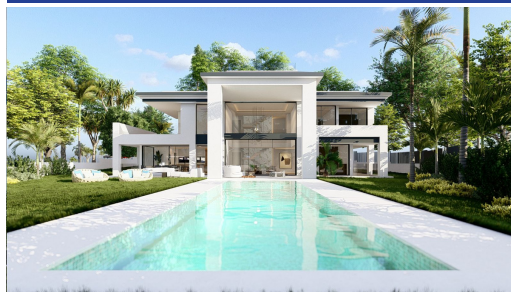

### Description:

Atalaya de Rio Verde. Plot with Project and License. Walking distance to Puerto Banus. A great opportunity to buy a residential plot in the privileged location of Atalaya de Rio Verde, just next to the world famous port of Banus. A large home built over 746m2 including terraces and pool. The villa has been designed with a superb roof terrace of 88m2 for long lazy evenings of enjoyment under the Mediterranean skies. The roof terrace is acces...

• **Bedrooms:** 0 | • **Bathrooms:** 0 | • **Build:** 746 m<sup>2</sup> | • **Orientation:** South | • **View type:** Garden, Urban

**General:** Air Conditioning, Close to port, Close To Sea, Close To Town, Cold A/C, Covered terrace, Garden (Private), Hot A/C, Lift, Parking covered, Parking More Than One, Parking private, Pool Private, Private terrace, Solarium, Underfloor heating