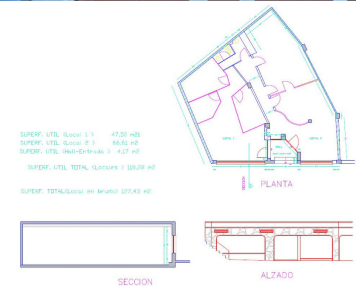

IMMOTROPICAL

REAL ESTATE COSTA TROPICAL

www.immotropical.com

Commercial for sale

Nueva Andalucía, Costa del Sol, Spain

ID#: 205348

Description:

Commercial premises in a very central location in Nueva Andalucía, located on a very busy street close to Centro Plaza and Puerto Banús. The property is on street level and has big shop windows to the busy street with parking spaces in front. It has 140m² in total and is divided up into two spaces. One of 80m² and the other one of 60m². There are 2 good paying tenants and the actual rental income is 2.200 Euros per month, so the ROI is approx...

• **Bedrooms:** 0 | • **Bathrooms:** 0 | • **Build:** 140 m² | • **View type:** Street

€525,000