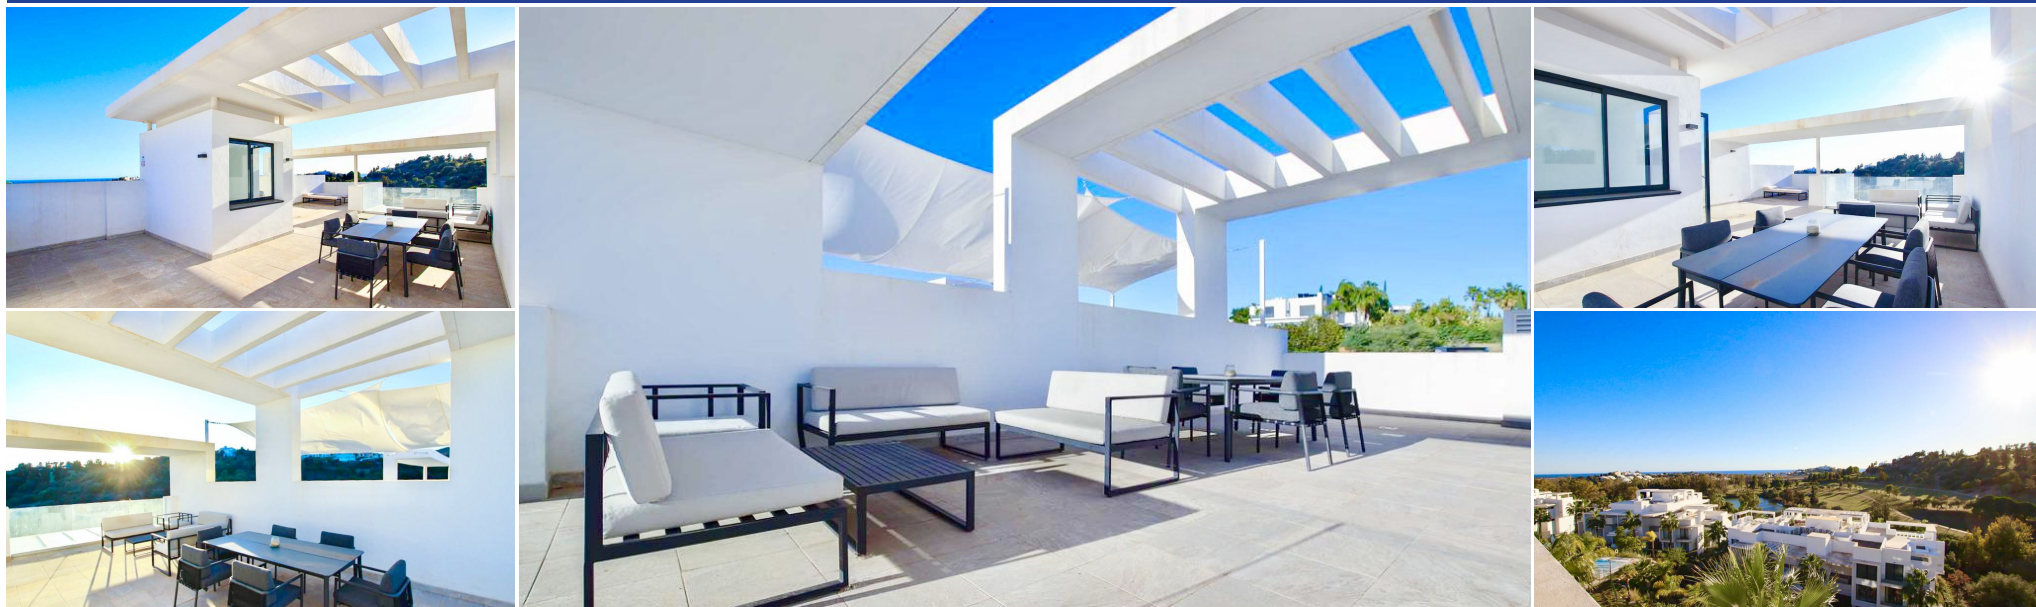

IMMOTROPICAL

REAL ESTATE COSTA TROPICAL

— www.immotropical.com —

Penthouse for sale

Benahavís, Costa del Sol, Spain

ID#: 199955

Description:

Indulge in the epitome of sophistication with our latest offering - a Duplex Penthouse for sale in the exclusive Atalaya Hills urbanization, Benahavis. This luxurious residence, boasting 120m² of meticulously designed interiors and an expansive 125m² terrace, creates an extraordinary living experience totaling 245m². This haven of elegance is nestled within Atalaya Hills, a paradisiacal setting where tranquility meets opulence. The communit...

• **Bedrooms:** 2 | • **Bathrooms:** 2 | • **Build:** 120 m² | • **Terrace:** 125 m² | • **Orientation:** Southeast | • **View type:** Countryside, Garden, Golf, Mountain, Panoramic, Sea

General: Air Conditioning, Close To Schools, Close to shops, Close To Town, Condition Excellent, Fitted Wardrobes, Fully equipped kitchen, Furnished, Garden (Shared), Near transport, Parking covered, Pool Communal