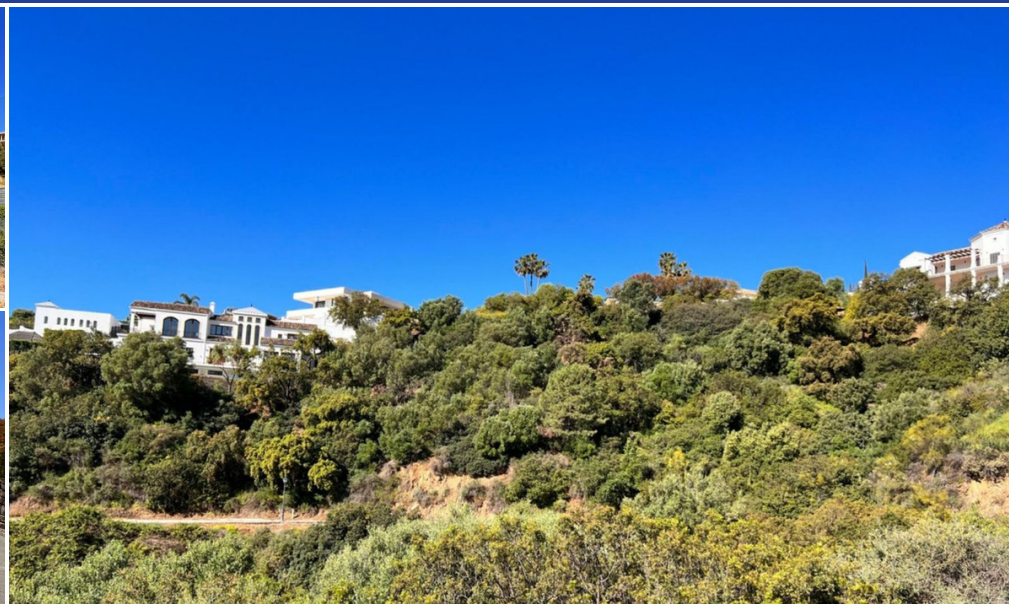

IMMOTROPICAL

REAL ESTATE COSTA TROPICAL

— www.immotropical.com —

Plot for sale

Benahavís, Costa del Sol, Spain

ID#: 196795

Description:

Very wide and large building plot located within the consolidated residential area of Monte Mayor Resort, Benahavis. The plot comprises 3807m² and has a build allowance of 12% (internal constructed) for a single dwelling. Sea and mountain views - south and east facing. The plot is sloping, but terrific value for the size and potential.

• **Bedrooms:** 0 | • **Bathrooms:** 0 | • **Plot:** 3,807 m² | • **Orientation:** South | • **View type:** Mountain, Sea

General: Security 24/24

€375,000