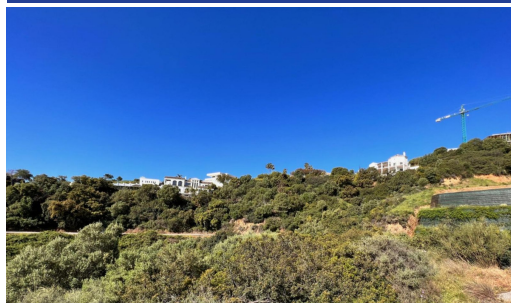

IMMOTROPICAL

REAL ESTATE COSTA TROPICAL

— www.immotropical.com —

Plot for sale

Benahavís, Costa del Sol, Spain

ID#: 196795

Description:

Very wide and large building plot located within the consolidated residential area of Monte Mayor Resort, Benahavis. The plot comprises 3807m² and has a build allowance of 12% (internal constructed) for a single dwelling. Sea and mountain views - south and east facing. The plot is sloping, but terrific value for the size and potential.

• **Bedrooms:** 0 | • **Bathrooms:** 0 | • **Plot:** 3,807 m² | • **Orientation:** South | • **View type:** Mountain, Sea

General: Security 24/24

€375,000