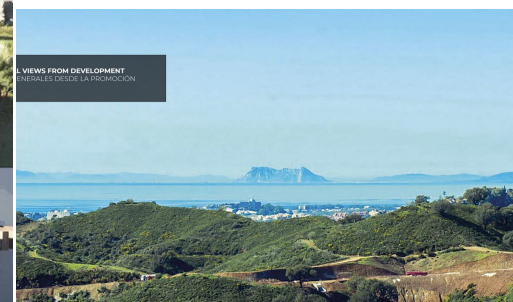

IMMOTROPICAL

REAL ESTATE COSTA TROPICAL

— www.immotropical.com —

Plot for sale

Benahavís, Costa del Sol, Spain

ID#: 191224

Description:

Super west facing plot within the area of El Real de la Quinta. This plot is flat and is ready for an architect to come and design a dream home. Overlooking what will be the golf course of this luxurious new area in Benahavis, the villa that is built here will have stunning views and will be able to access incredible facilities. Real de La Quinta Residential Country Club Resort® is an enchanting 200 hectare residential resort, seamlessly int...