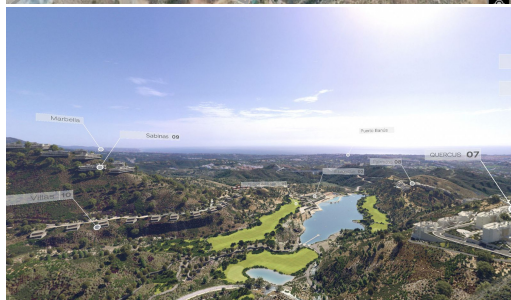

IMMOTROPICAL

REAL ESTATE COSTA TROPICAL

— www.immotropical.com —

Plot for sale

Benahavís, Costa del Sol, Spain

ID#: 191224

Description:

Super west facing plot within the area of El Real de la Quinta. This plot is flat and is ready for an architect to come and design a dream home. Overlooking what will be the golf course of this luxurious new area in Benahavis, the villa that is built here will have stunning views and will be able to access incredible facilities. Real de La Quinta Residential Country Club Resort® is an enchanting 200 hectare residential resort, seamlessly int...