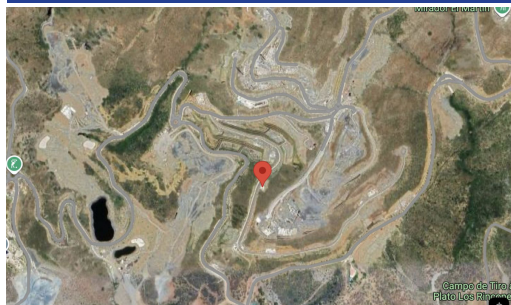

IMMOTROPICAL

REAL ESTATE COSTA TROPICAL

— www.immotropical.com —

Plot for sale

Benahavís, Costa del Sol, Spain

ID#: 191224

Description:

Super west facing plot within the area of El Real de la Quinta. This plot is flat and is ready for an architect to come and design a dream home. Overlooking what will be the golf course of this luxurious new area in Benahavis, the villa that is built here will have stunning views and will be able to access incredible facilities. Real de La Quinta Residential Country Club Resort® is an enchanting 200 hectare residential resort, seamlessly int...