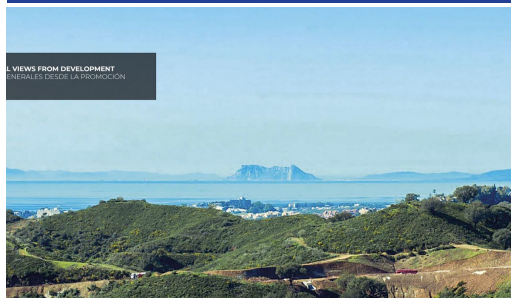

IMMOTROPICAL

REAL ESTATE COSTA TROPICAL

www.immotropical.com

Plot for sale

Benahavís, Costa del Sol, Spain

ID#: 191224

Description:

Real de La Quinta Residential Country Club Resort® is an enchanting 200 hectare residential resort, seamlessly integrated into the idyllic foothills of the Sierra de las Nieves overlooking the majestic La Concha mountain, the picturesque Costa del Sol and bordering the UNESCO biosphere reserve. Fulfil your lifestyle dreams with the Real de La Quinta real estate project where nature coexists with the modern world. GREAT OPPORTUNITY TO OBTAIN ...