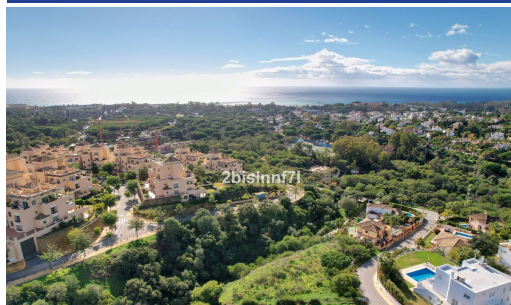

IMMOTROPICAL

REAL ESTATE COSTA TROPICAL

— www.immotropical.com —

Plot for sale

Elviria, Costa del Sol, Spain

ID#: 176309

Description:

Large (1.620m²) Building PLOT in central Elviria walking distance to commercial center beach and restaurants with sunny position and some sea views Design your stylish modern dream villa According to the classification of the plot, UE-4 (0.20), the urban parameters to be met, * Occupation: 25% of the plot area. the maximum occupation would be 405.00 m². * Buildable: 0.20 m² / m². maximum buildable would be 306.00 m². * Retranqueos to publi...

• **Bedrooms:** 0 | • **Bathrooms:** 0 | • **Plot:** 1,620 m² | • **Orientation:** South, Southwest |

General: Close To Schools, Close To Sea

€680,000