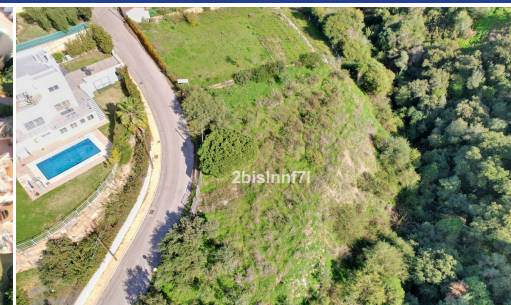

IMMOTROPICAL

REAL ESTATE COSTA TROPICAL

— www.immotropical.com —

Plot for sale

Elviria, Costa del Sol, Spain

ID#: 176309

Description:

Large (1.620m²) Building PLOT in central Elviria walking distance to commercial center beach and restaurants with sunny position and some sea views Design your stylish modern dream villa According to the classification of the plot, UE-4 (0.20), the urban parameters to be met, * Occupation: 25% of the plot area. the maximum occupation would be 405.00 m². * Buildable: 0.20 m² / m². maximum buildable would be 306.00 m². * Retranqueos to publi...

• **Bedrooms:** 0 | • **Bathrooms:** 0 | • **Plot:** 1,620 m² | • **Orientation:** South, Southwest |

General: Close To Schools, Close To Sea

€680,000