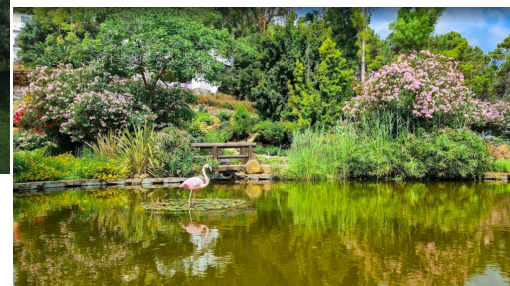

IMMOTROPICAL

REAL ESTATE COSTA TROPICAL

— www.immotropical.com —

Plot for sale

Benahavís, Costa del Sol, Spain

ID#: 159060

Description:

Residential urban land with panoramic sea views in a gated community with 24 hour security. Typologies: Multi-family and single-family (Multi-floor apartments, independent villas, townhouses, semi-detached)

• **Bedrooms:** 0 | • **Bathrooms:** 0 | • **Plot:** 4,920 m² | • **Orientation:** South | • **View type:** Countryside, Garden, Mountain, Panoramic, Sea

General: Close to golf, Close to shops, Close To Town, Gated Complex, Near transport, Security 24/24