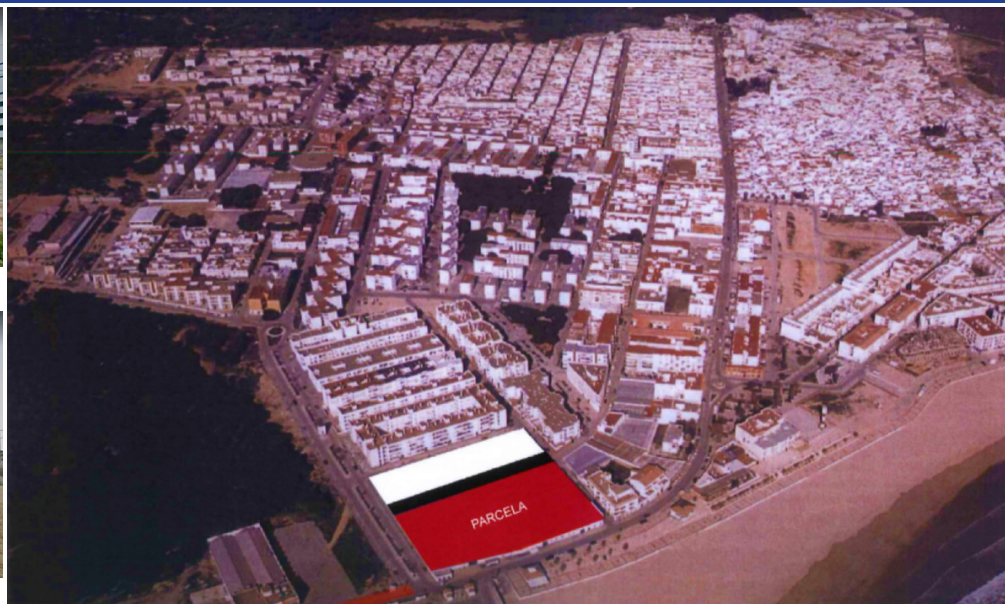

IMMOTROPICAL

REAL ESTATE COSTA TROPICAL

www.immotropical.com

Plot for sale

, Spain

ID#: 154597

Description:

Barbate, Land in front of the beach where you can enjoy breathtaking panoramic views of the Mediterranean Sea. Plot: 4389m²/Building : 12000 m² *Project for a 4*/5* hotel with 104 rooms and aparthotel with 90 tourist flats +1600 m² of gardens+SPA +FITNESS *Roof floor - detachable bar + infinity swimming pool *third floor - 18 hotel rooms +17 tourist flats *first and second floor - 24 hotel rooms +22 tourist flats *semi-basement floor-24 hotel ...

• **Bedrooms:** 0 | • **Bathrooms:** 0 | • **Build:** 12,000 m² | • **Orientation:** South |

General: Port, Town, Village

€4,250,000