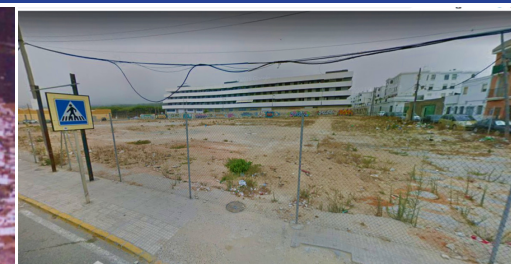

IMMOTROPICAL

REAL ESTATE COSTA TROPICAL

www.immotropical.com

Plot for sale

, Spain

ID#: 154597

Description:

Barbate, Land in front of the beach where you can enjoy breathtaking panoramic views of the Mediterranean Sea. Plot: 4389m²/Building : 12000 m² *Project for a 4*/5* hotel with 104 rooms and aparthotel with 90 tourist flats +1600 m² of gardens+SPA +FITNESS *Roof floor - detachable bar + infinity swimming pool *third floor - 18 hotel rooms +17 tourist flats *first and second floor - 24 hotel rooms +22 tourist flats *semi-basement floor-24 hotel ...