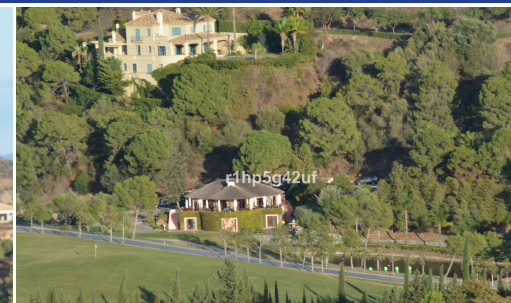

### Description:

Beautiful 4.196 m2 plot for sale in the exclusive Marbella Club Golf Resort and Equestrian Center. The plot's building allowance is about 10.6% meaning nearly 450 m2 in up to two floors plus terraces and basement (most likely with views due to the slope). This complex is an absolute retreat, quiet, secure and surrounded by nature and golf just a few minutes drive from Guadalmina, Benahavis, Puerto Banus, San Pedro and a wide variety of golf c...

• **Bedrooms:** 0 | • **Bathrooms:** 0 | • **Plot:** 4,195 m<sup>2</sup> | • **Orientation:** Northwest, West | • **View type:** Countryside, Courtyard, Garden, Golf, Lake, Mountain, Panoramic

**General:** Bar, Close to golf, Condition Excellent, Condition Good, Furnished (No), Gated Complex, Parking private, Restaurant On Site, Security 24/24, Suburban