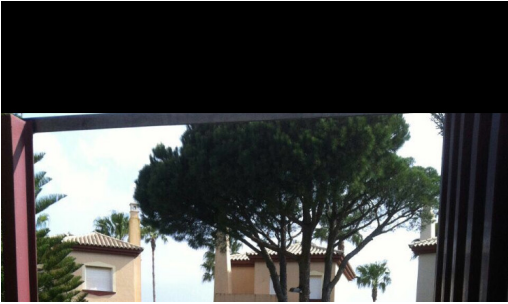

IMMOTROPICAL

REAL ESTATE COSTA TROPICAL

— www.immotropical.com —

Townhouse for sale

, Spain

ID#: 147255

Description:

Adosada en Chiclana de la Frontera en la zona de Santi Petri (golf) . Urbanizacion del lujo con piscina comunitaria y jardin privado. Ubicada en una de las mejores urbanizaciones de Santi Petri. INVERSION Townhouse, Chiclana de la Frontera, Cádiz (Costa de la Luz). 4 Bedrooms, 3 Bathrooms, Built 150 m², Terrace 15 m². Setting : Country, Close To Golf, Close To Schools, Urbanisation. Orientation : South. Condition : Excellent. Pool : Comm...

• **Bedrooms:** 4 | • **Bathrooms:** 3 | • **Build:** 150 m² | • **Terrace:** 15 m² | • **Orientation:** South | • **View type:** Countryside, Golf, Mountain, Panoramic, Pool

General: Air Conditioning, Close to golf, Close To Schools, Condition Excellent, Covered terrace, Electricity, Fitted Wardrobes, Fully equipped kitchen, Furnished, Garden (Private), Gated Complex, Parking covered, Pool Communal, Private terrace, Storage, Urbanisation