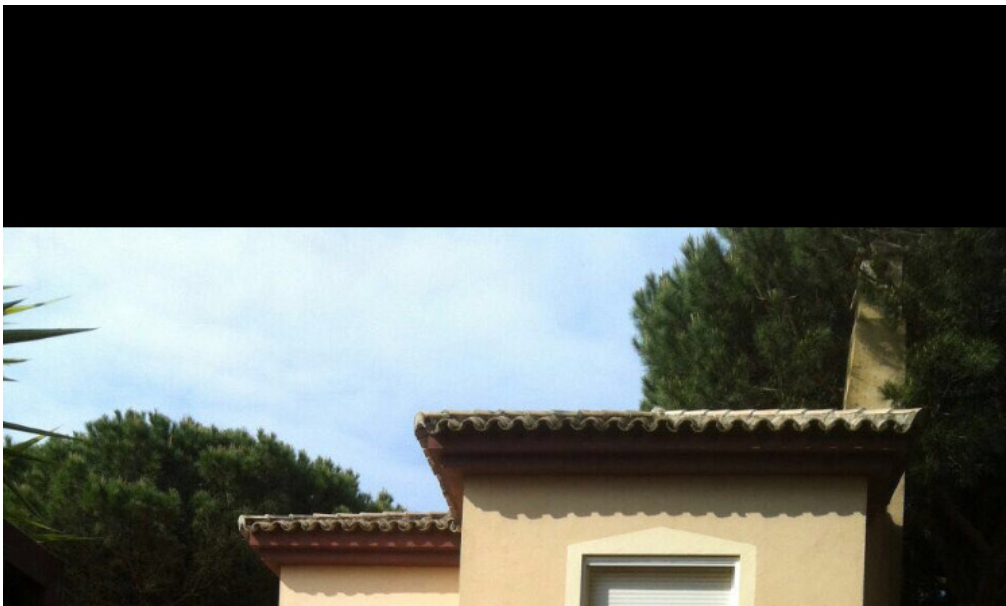

IMMOTROPICAL

REAL ESTATE COSTA TROPICAL

— www.immotropical.com —

Townhouse for sale

, Spain

ID#: 147255

Description:

Adosada en Chiclana de la Frontera en la zona de Santi Petri (golf) . Urbanizacion del lujo con piscina comunitaria y jardin privado. Ubicada en una de las mejores urbanizaciones de Santi Petri. INVERSION Townhouse, Chiclana de la Frontera, Cádiz (Costa de la Luz). 4 Bedrooms, 3 Bathrooms, Built 150 m², Terrace 15 m². Setting : Country, Close To Golf, Close To Schools, Urbanisation. Orientation : South. Condition : Excellent. Pool : Comm...

• **Bedrooms:** 4 | • **Bathrooms:** 3 | • **Build:** 150 m² | • **Terrace:** 15 m² | • **Orientation:** South | • **View type:** Countryside, Golf, Mountain, Panoramic, Pool

General: Air Conditioning, Close to golf, Close To Schools, Condition Excellent, Covered terrace, Electricity, Fitted Wardrobes, Fully equipped kitchen, Furnished, Garden (Private), Gated Complex, Parking covered, Pool Communal, Private terrace, Storage, Urbanisation