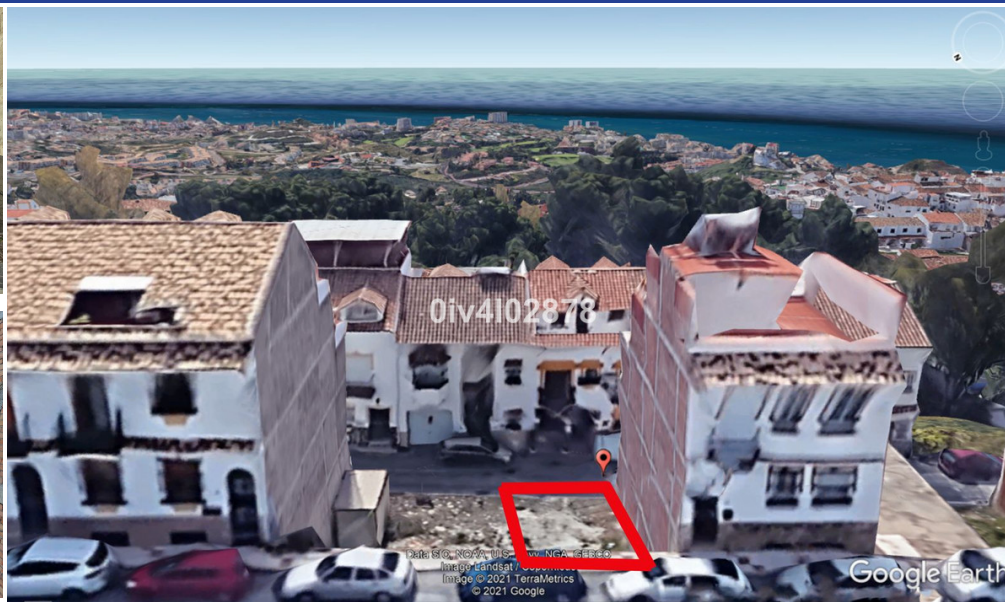

IMMOTROPICAL

REAL ESTATE COSTA TROPICAL

— www.immotropical.com —

Terrain à vendre

Benalmadena Pueblo, Costa del Sol, Espagne

ID#: 208958

Description:

Urban plot of 108m² located in Benalmadena Pueblo, great location, higher level with sea views, close to shops restaurants and everything the charming Pueblo has to offer. Building allowance of $1,1587\text{m}^2/\text{m}^2=125,14\text{m}^2$ for the build of townhouse or apartments. Composed of Lower garage level plus 3 levels and attic level. C1 Classification=Casco. Total build area permitted subject to (planning permission) in excess of 325m², given that the plot s...

• **Chambres:** 0 | • **Salles de bain:** 0 | • **Terrain:** 108 m² | • **Orientation:** Sud-Est | • **view_type:** Rue

Général: Proche des écoles, Proche des commerces, Proximité des transports

€140,000