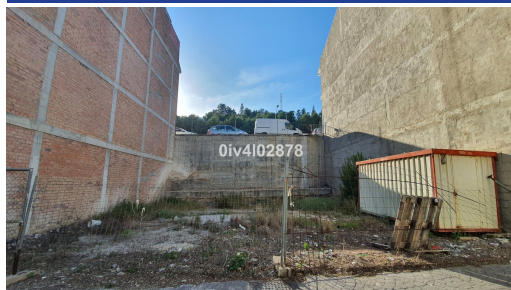

IMMOTROPICAL

REAL ESTATE COSTA TROPICAL

— www.immotropical.com —

Terrain à vendre

Benalmadena Pueblo, Costa del Sol, Espagne

ID#: 208958

Description:

Urban plot of 108m² located in Benalmadena Pueblo, great location, higher level with sea views, close to shops restaurants and everything the charming Pueblo has to offer. Building allowance of $1,1587\text{m}^2/\text{m}^2=125,14\text{m}^2$ for the build of townhouse or apartments. Composed of Lower garage level plus 3 levels and attic level. C1 Classification=Casco. Total build area permitted subject to (planning permission) in excess of 325m², given that the plot s...

• **Chambres:** 0 | • **Salles de bain:** 0 | • **Terrain:** 108 m² | • **Orientation:** Sud-Est | • **view_type:** Rue

Général: Proche des écoles, Proche des commerces, Proximité des transports

€140,000