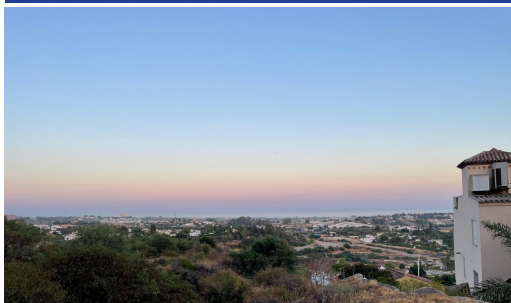

IMMOTROPICAL

REAL ESTATE COSTA TROPICAL

— www.immotropical.com —

Terrain à vendre

Benahavís, Costa del Sol, Espagne

ID#: 207742

Description:

Location: Benahavis, Puerto Del Almendro, gated community - La Resina with sea views and license to build in place Spacious plot located in a privileged position, ideal for those seeking the best of both worlds: peace, tranquility, and panoramic views of the surrounding landscape, along with sea views, yet very close to all amenities. The proximity to San Pedro and Puerto Banús ensures easy and quick access to a wide range of services, shops...