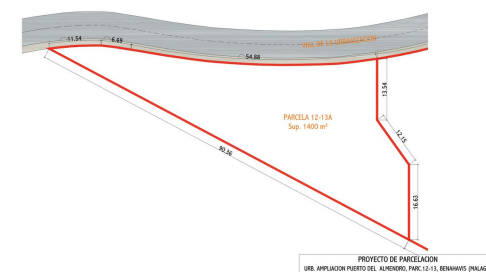

IMMOTROPICAL

REAL ESTATE COSTA TROPICAL

— www.immotropical.com —

Terrain à vendre

Benahavís, Costa del Sol, Espagne

ID#: 207742

Description:

Location: Benahavis, Puerto Del Almendro, gated community - La Resina with sea views and license to build in place Spacious plot located in a privileged position, ideal for those seeking the best of both worlds: peace, tranquility, and panoramic views of the surrounding landscape, along with sea views, yet very close to all amenities. The proximity to San Pedro and Puerto Banús ensures easy and quick access to a wide range of services, shops...