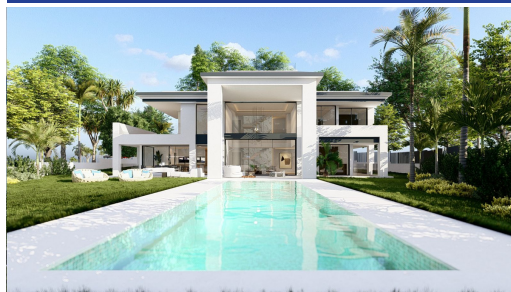

IMMOTROPICAL

REAL ESTATE COSTA TROPICAL

www.immotropical.com

Terrain à vendre

Puerto Banús, Costa del Sol, Espagne

ID#: 207074

Description:

Atalaya de Rio Verde. Plot with Project and License. Walking distance to Puerto Banus. A great opportunity to buy a residential plot in the privileged location of Atalaya de Rio Verde, just next to the world famous port of Banus. A large home built over 746m2 including terraces and pool. The villa has been designed with a superb roof terrace of 88m2 for long lazy evenings of enjoyment under the Mediterranean skies. The roof terrace is acces...

• **Chambres:** 0 | • **Salles de bain:** 0 | • **Construit:** 746 m² | • **Orientation:** Sud | • **view_type:** Jardin, Urbain

Général: Climatisation, Près du port, Près de la mer, Proche de la ville, Froid A/C, Terrasse couverte, Jardin (Privée), Chaud A/C, Ascenseur, Parking couvert, Parking plus d'un, Parking privé, Piscine privée, Terrasse privée, Solarium, Chauffage au sol