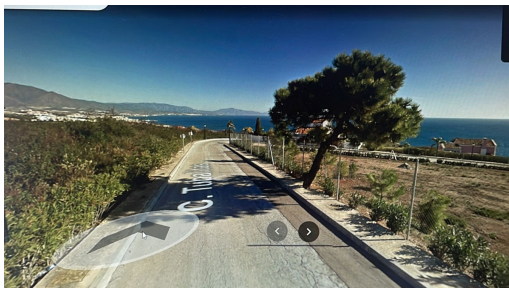

# IMMOTROPICAL

REAL ESTATE COSTA TROPICAL

— www.immotropical.com —

Terrain à vendre

Manilva, Costa del Sol, Espagne

ID#: 206857

**Description:**

Neighbouring building plots with great seaview. There is no better building plot available for upto 7 villas in La Paloma. Please be aware, price is not negotiable.