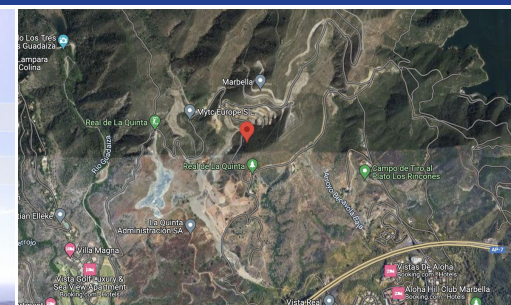

IMMOTROPICAL

REAL ESTATE COSTA TROPICAL

www.immotropical.com

Terrain à vendre

Benahavís, Costa del Sol, Espagne

ID#: 191224

Description:

Real de La Quinta Residential Country Club Resort® is an enchanting 200 hectare residential resort, seamlessly integrated into the idyllic foothills of the Sierra de las Nieves overlooking the majestic La Concha mountain, the picturesque Costa del Sol and bordering the UNESCO biosphere reserve. Fulfil your lifestyle dreams with the Real de La Quinta real estate project where nature coexists with the modern world. GREAT OPPORTUNITY TO OBTAIN ...