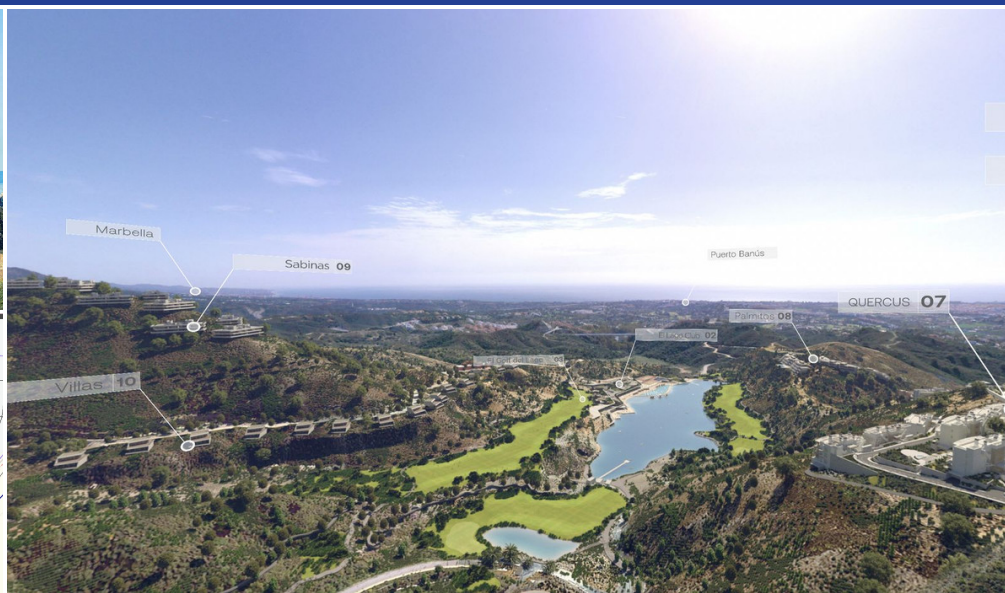

IMMOTROPICAL

REAL ESTATE COSTA TROPICAL

www.immotropical.com

Terrain à vendre

Benahavís, Costa del Sol, Espagne

ID#: 191224

Description:

Real de La Quinta Residential Country Club Resort® is an enchanting 200 hectare residential resort, seamlessly integrated into the idyllic foothills of the Sierra de las Nieves overlooking the majestic La Concha mountain, the picturesque Costa del Sol and bordering the UNESCO biosphere reserve. Fulfil your lifestyle dreams with the Real de La Quinta real estate project where nature coexists with the modern world. GREAT OPPORTUNITY TO OBTAIN ...

• **Chambres:** 0 | • **Salles de bain:** 0 | • **Terrain:** 1,751 m² | • **view_type:** Campagne, Montagne, Panoramique, Mer

€740,000