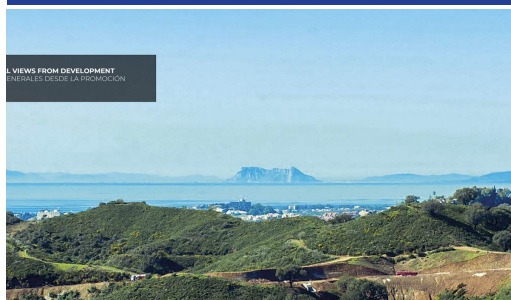

IMMOTROPICAL

REAL ESTATE COSTA TROPICAL

www.immotropical.com

Terrain à vendre

Benahavís, Costa del Sol, Espagne

ID#: 191224

Description:

Real de La Quinta Residential Country Club Resort® is an enchanting 200 hectare residential resort, seamlessly integrated into the idyllic foothills of the Sierra de las Nieves overlooking the majestic La Concha mountain, the picturesque Costa del Sol and bordering the UNESCO biosphere reserve. Fulfil your lifestyle dreams with the Real de La Quinta real estate project where nature coexists with the modern world. GREAT OPPORTUNITY TO OBTAIN ...